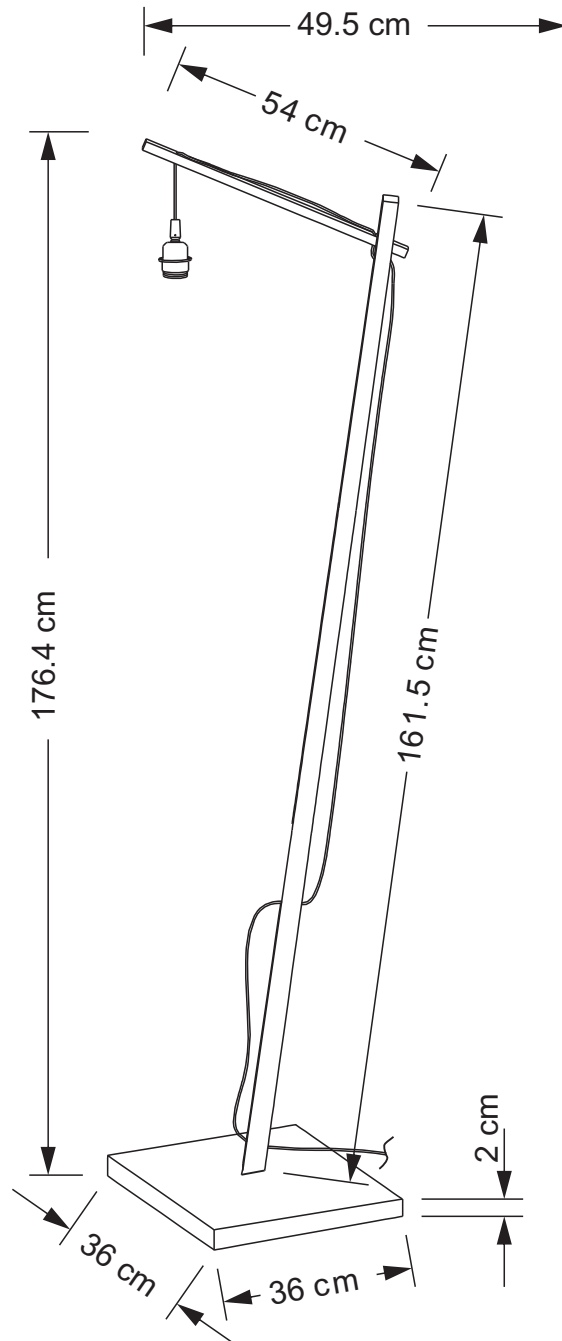

GOOD& MOJO

- Technical drawing & packing details -

ANDES/F ANDES/F/B

PACKING DETAILS

Box size: 37 X 9 X 60 CM
Total cbm: 0.02 cbm
G.w.: 4.7 KGS
N.w.: 4.1 KGS
Number of boxes: 1 pc